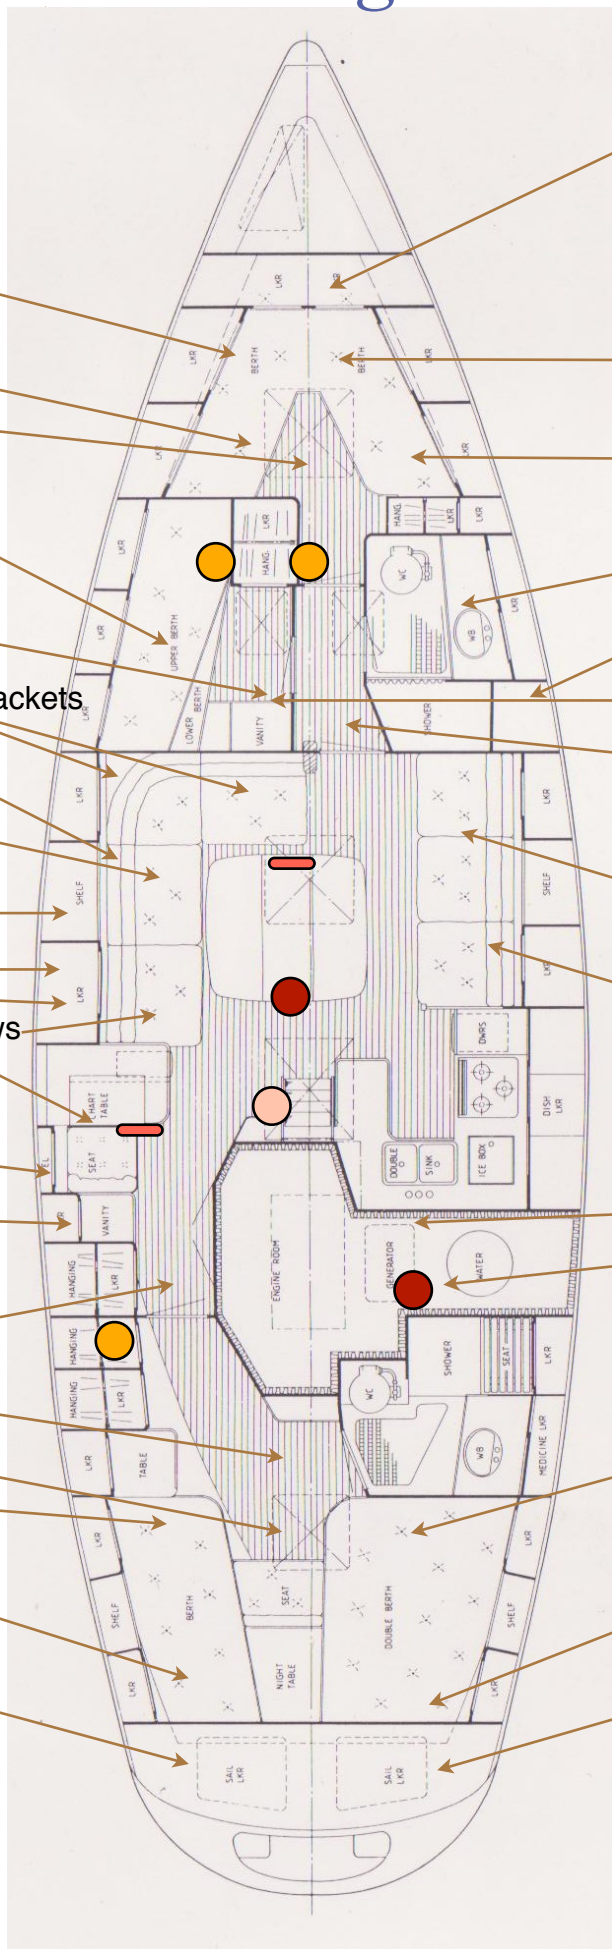

Stowage

- Blindes for windows
- Give away towels
- Manuals
- 3 x 50m warps
- Spare parts & Tools (se separate sheet)
- Cables
- heavy Volvo parts
- Dive weights
- 5m chain
- Scanner
- Life Jackets
- Tools
- Spares
- Sail repair cloth
- Pilot books
- Bell
- Imray Charts
- Search light
- Nuts&Screws
- Batteries, Tape, NuC
- Emergency VHF-antenna 2
- Wood plugs
- "Stay afloat"
- Safety&Info cards
- Spare fixed propeller (nut in "engine box")
- Emergency VHF-antenna 1
- Diving fins
- Fishing gear
- Watermaker filter
- Sail bags
- Extra Ikea-case
- Mooring lines
- 15 kg Bruce anchor
- FX80 Fortress (red bag)